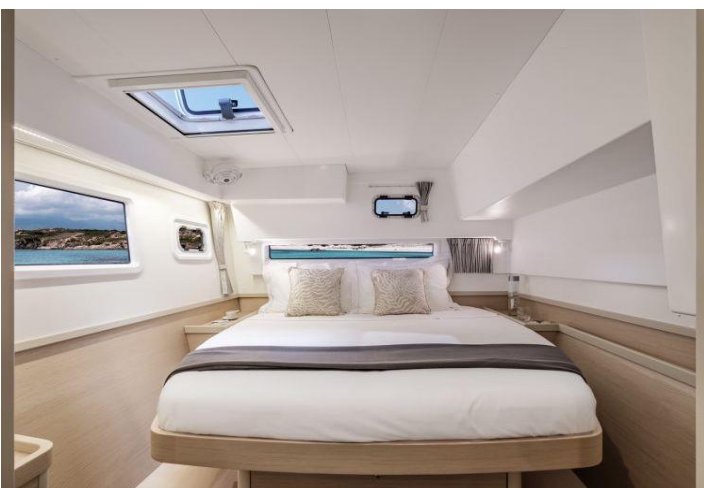

Greece Boat Booking

YOUR SAILING VACATION IN GREECE

www.greeceboatbooking.com
info@greeceboatbooking.com

+42 0734867610

This document is not contractual. All specifications are given in good faith and offered for informational purpose only. Greece Boat Booking does not warrant or assume any legal liability or responsibility for the accuracy, completeness, or usefulness of any information and/or images displayed. Yacht inventory, specifications and charter prices are subject to change.